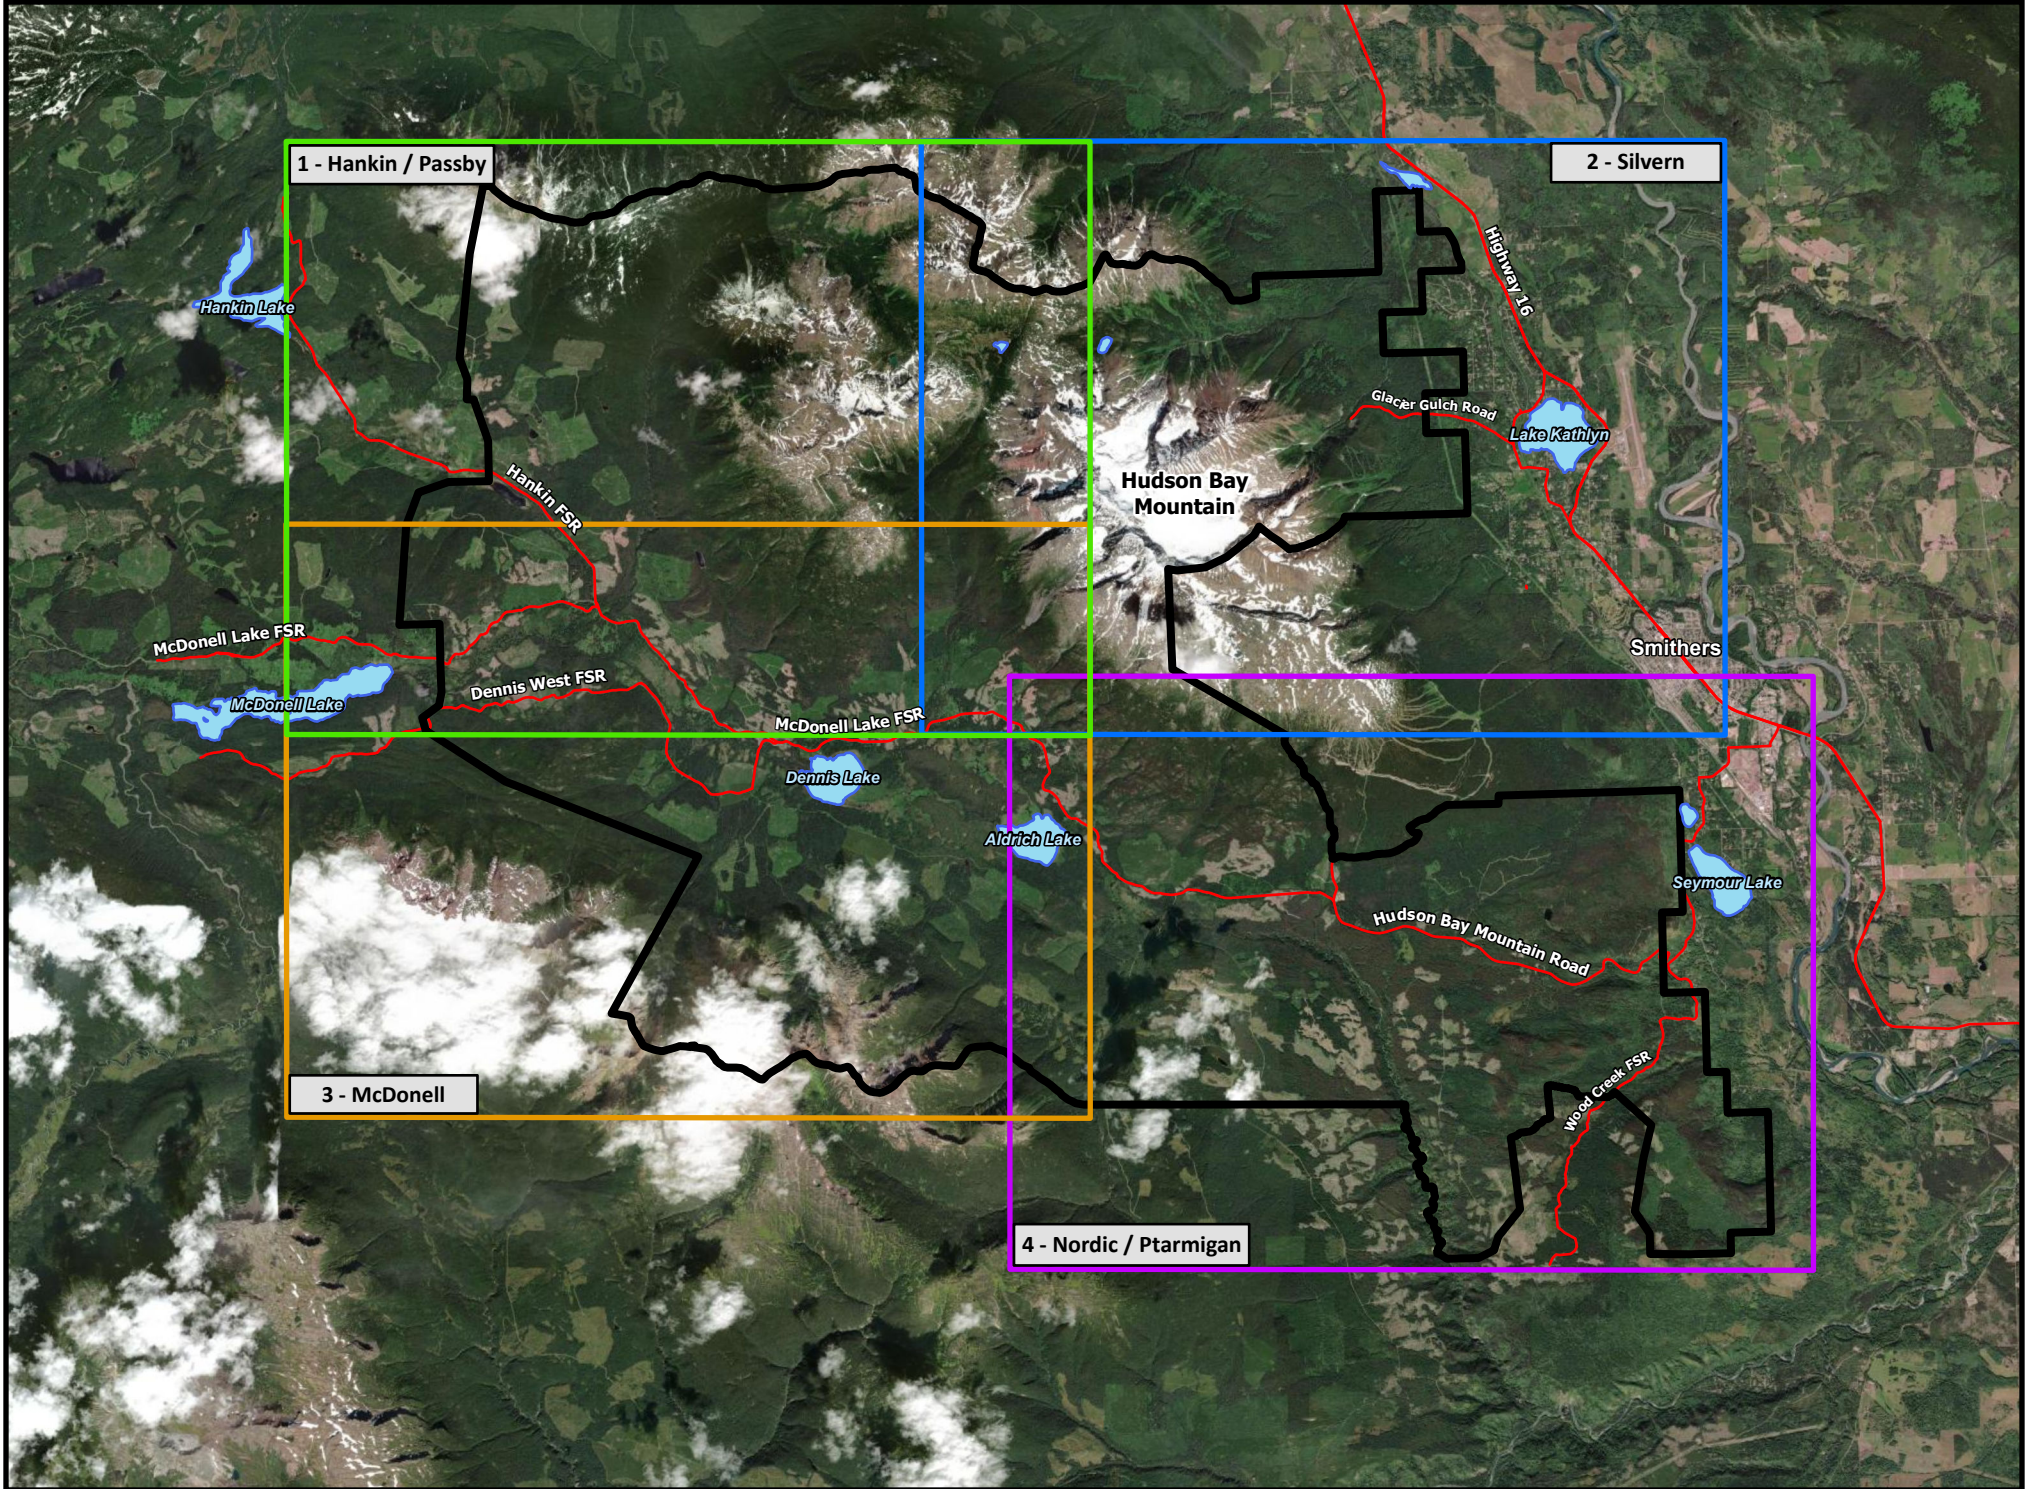

0 3 6 km

Wetzin'kwa Community Forest Overview Map

Scale: 1:150,000

1 - Hankin / Passby

2 - Silvern

3 - McDonell

4 - Nordic / Ptarmigan

Hankin Lake

Lake Kathlyn

McDonell Lake

Dennis Lake

Aldrich Lake

Seymour Lake

Hudson Bay Mountain

Smithers

Hankin FSR

Highway 16

Glacier Gulch Road

McDonell Lake FSR

Dennis West FSR

McDonell Lake FSR

Hudson Bay Mountain Road

Wood Creek FSR