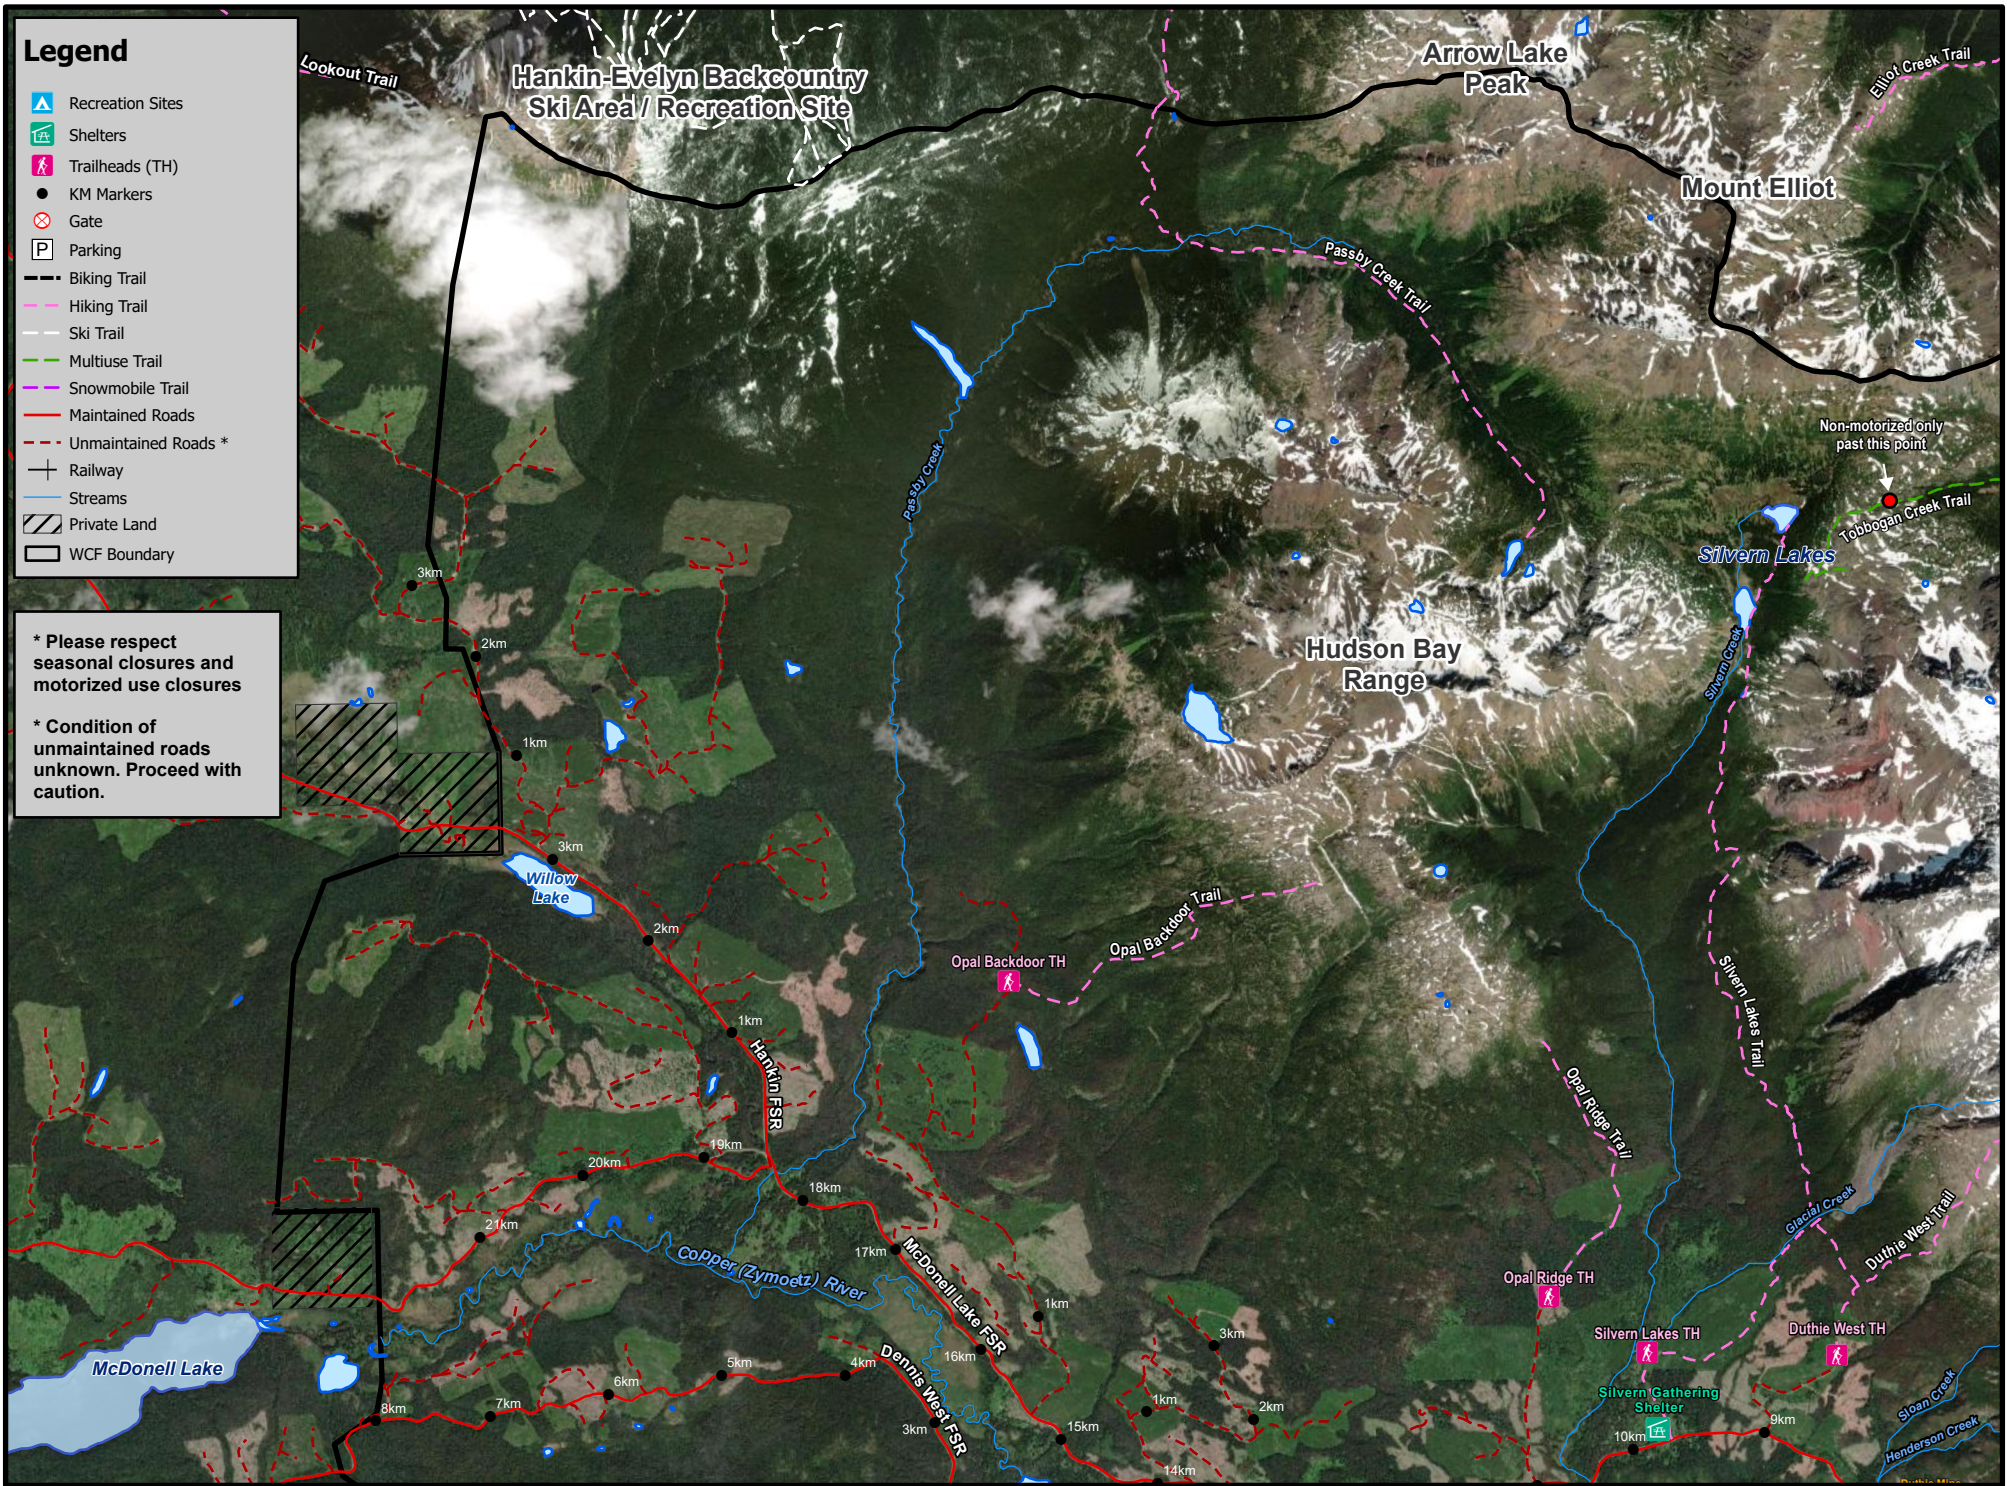

Map 1 - Hankin / Passby

Scale: 1:60,000

Legend

- Recreation Sites
- Shelters
- Trailheads (TH)
- KM Markers
- Gate
- Parking
- Biking Trail
- Hiking Trail
- Ski Trail
- Multiuse Trail
- Snowmobile Trail
- Maintained Roads
- Unmaintained Roads *
- Railway
- Streams
- Private Land
- WCF Boundary

*** Please respect seasonal closures and motorized use closures**

*** Condition of unmaintained roads unknown. Proceed with caution.**

Non-motorized only past this point